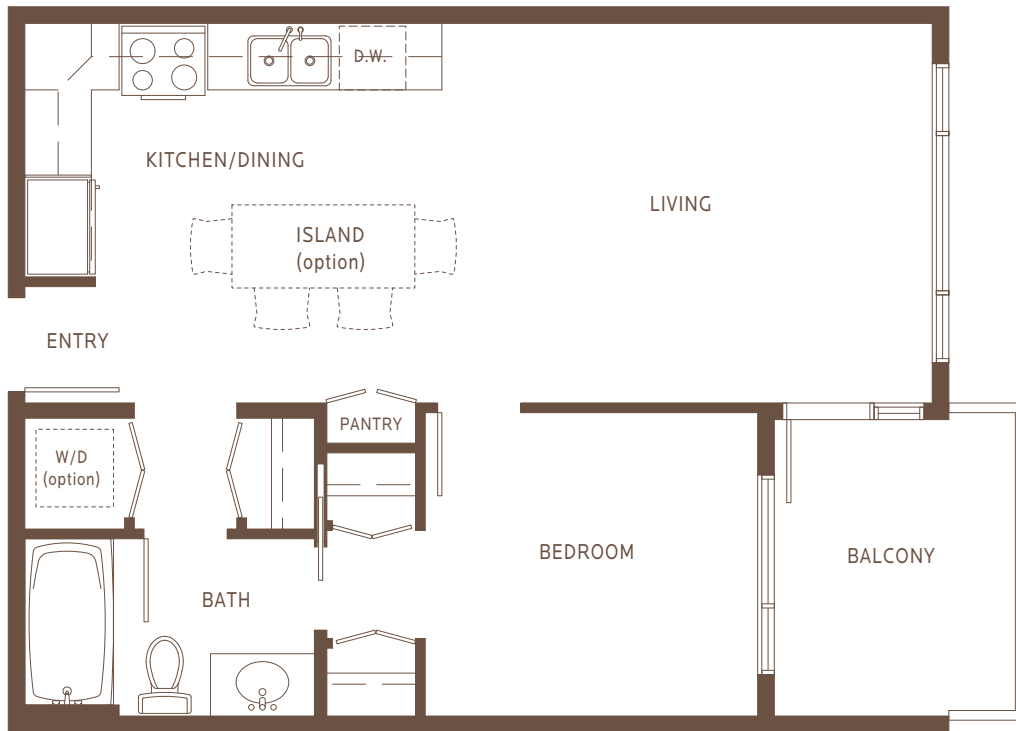

SUITE A1 1 BEDROOM 554 SF

UNITS: 105, 108, 112-116, 206, 209,
213-217, 306, 309, 313-317, 406, 409,
413-417

Level 1

Level 2-3

Level 4

Dimensions, sizes, specifications, layouts and materials are approximate only and subject to change without notice. E.&O.E.